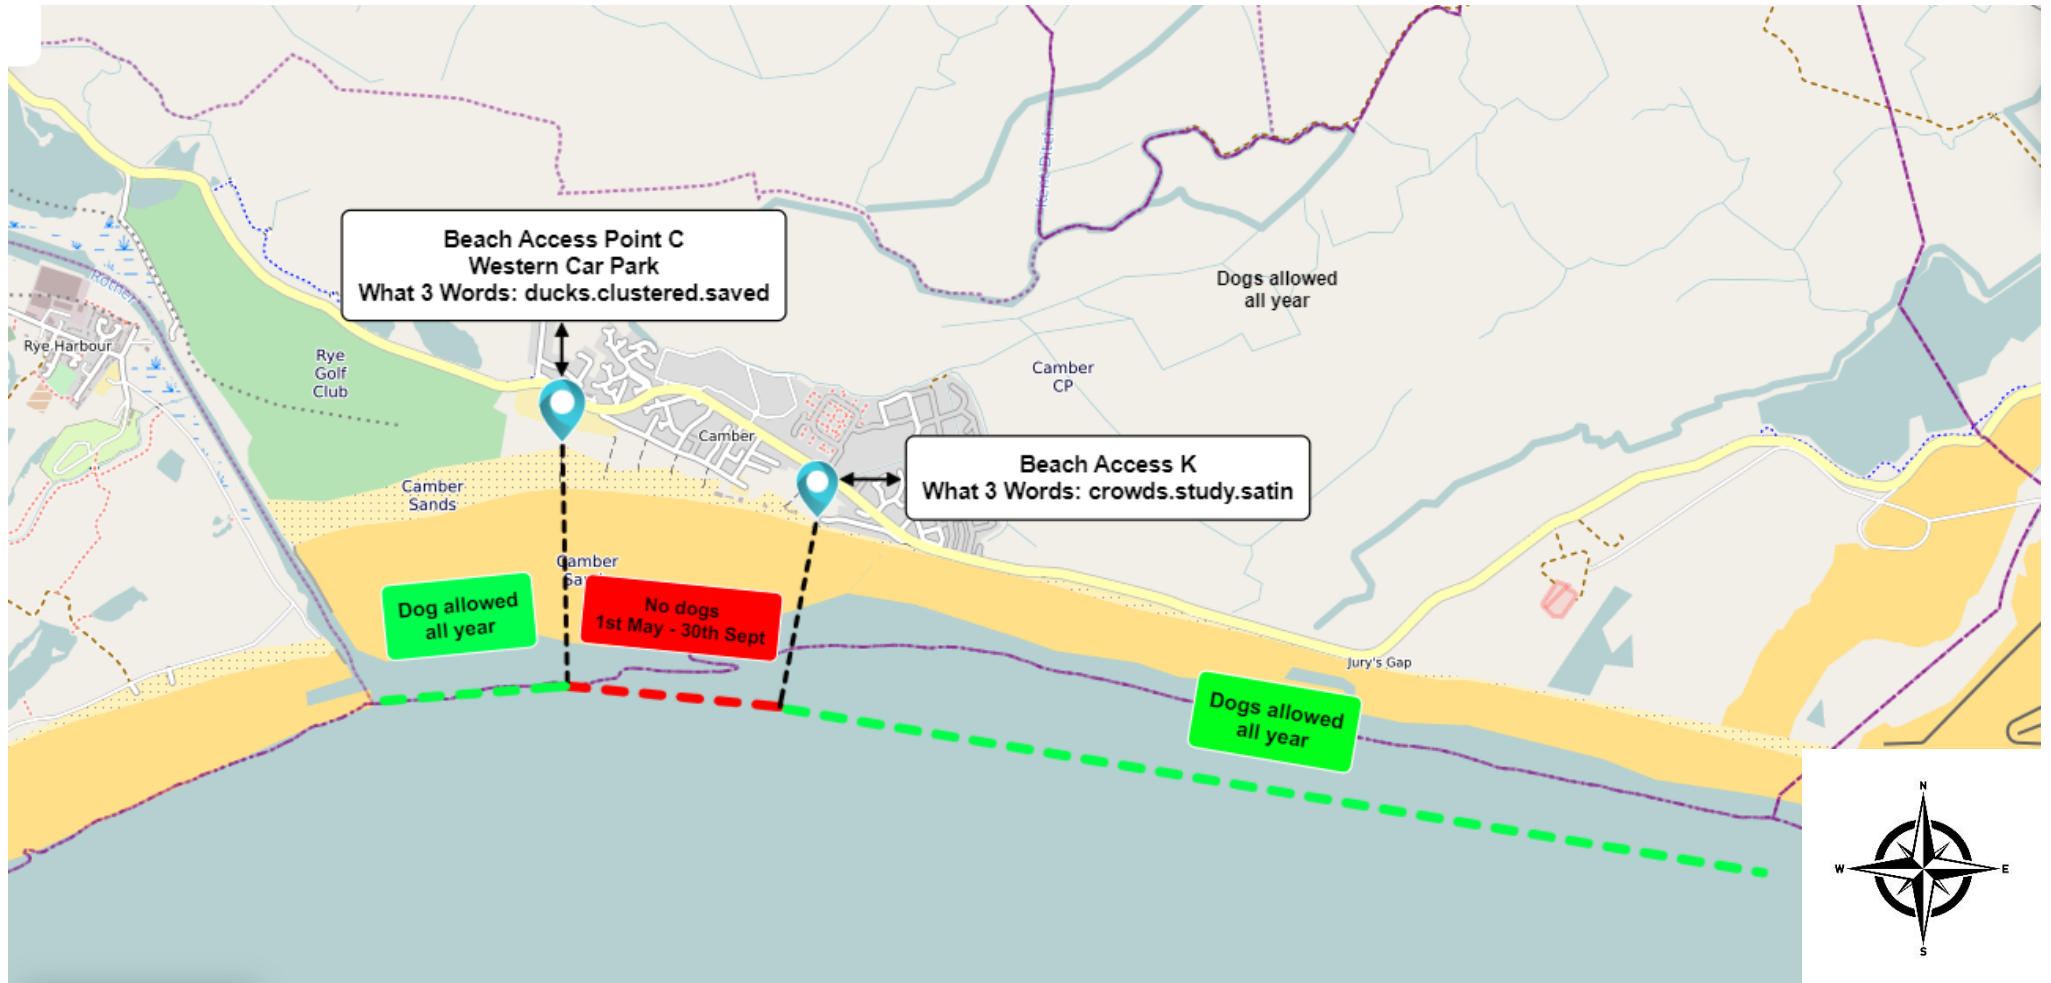

Current dog restrictions – Bexhill seafront

Proposed dog restrictions – Bexhill seafront (2024 PSPO review)

Current dog restrictions – Camber

Proposed dog restrictions – Camber (2024 PSPO review)

Option 1:

Proposed dog restrictions – Camber (2024 PSPO review)

Option 2: