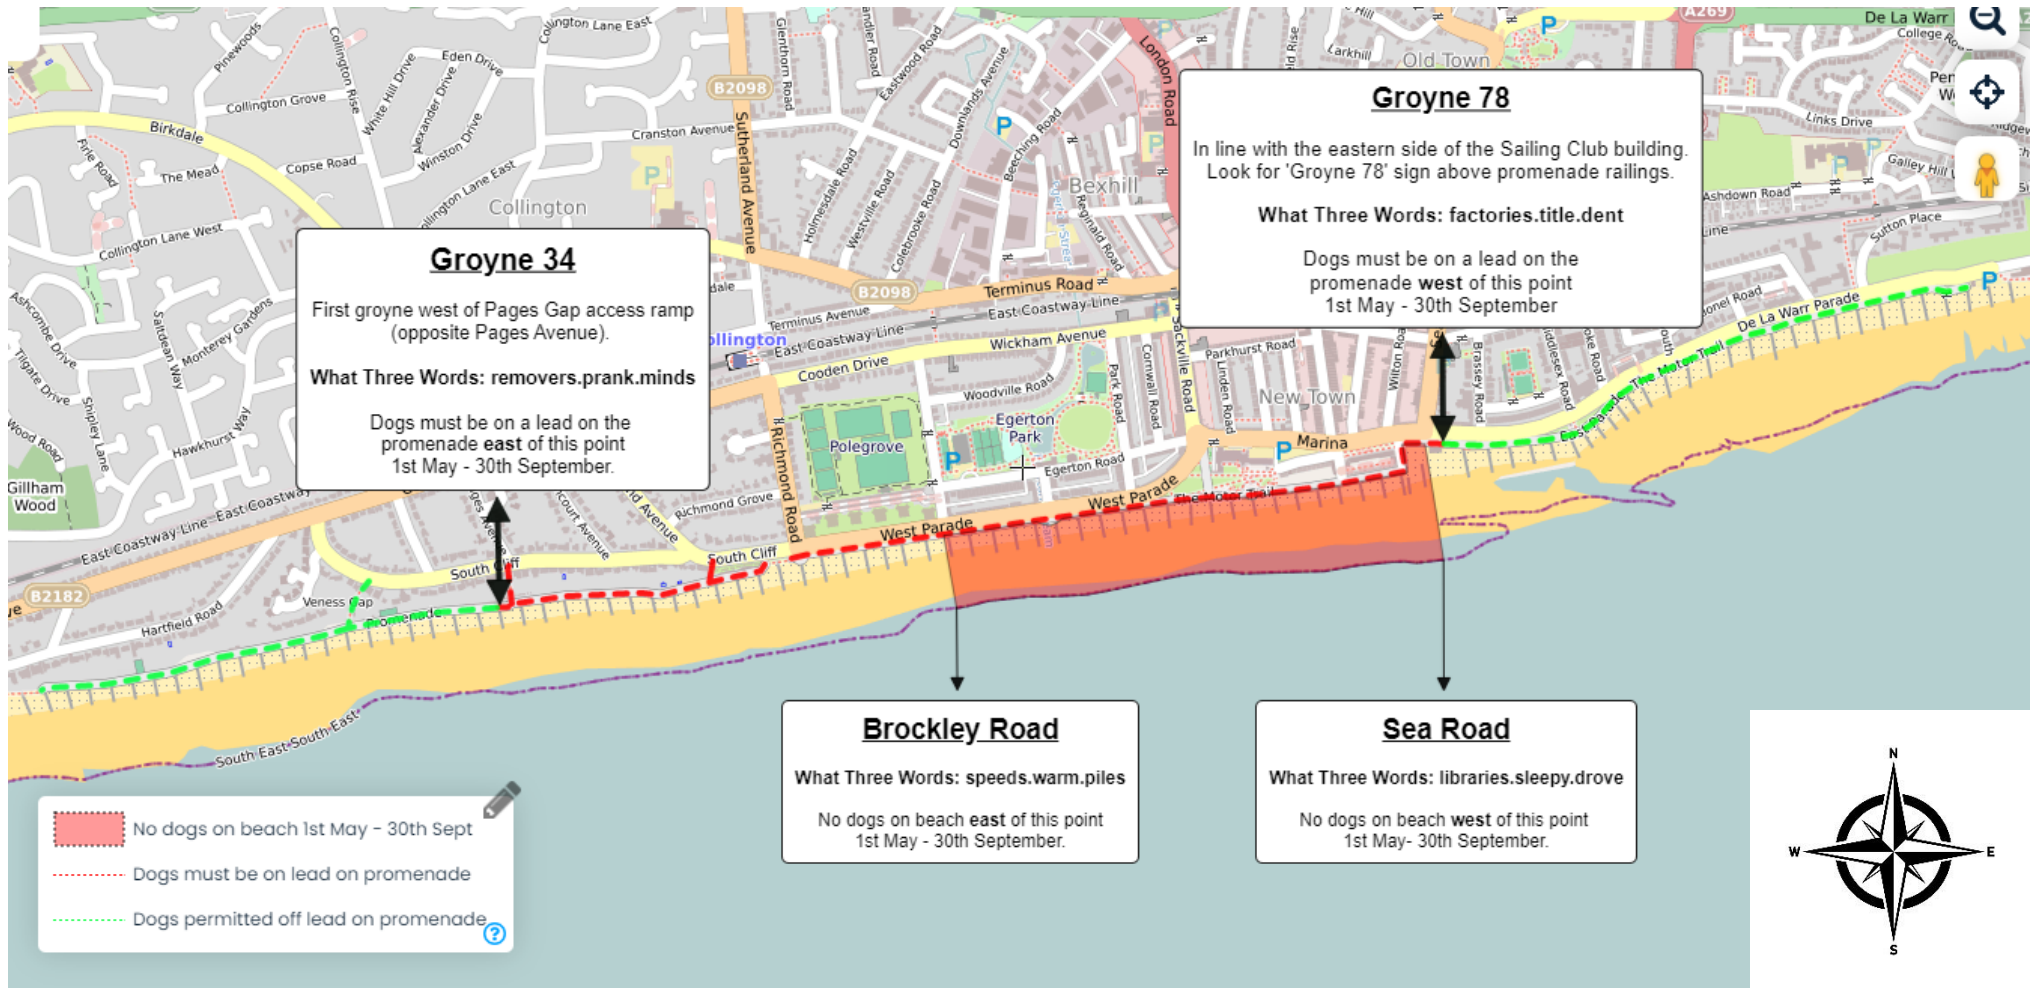

Current dog restrictions – Bexhill seafront

Proposed dog restrictions – Bexhill seafront (2024 PSPO review)

Current dog restrictions – Camber

Proposed dog restrictions – Camber (2024 PSPO review)

Option 1:

Proposed dog restrictions – Camber (2024 PSPO review)

Option 2: